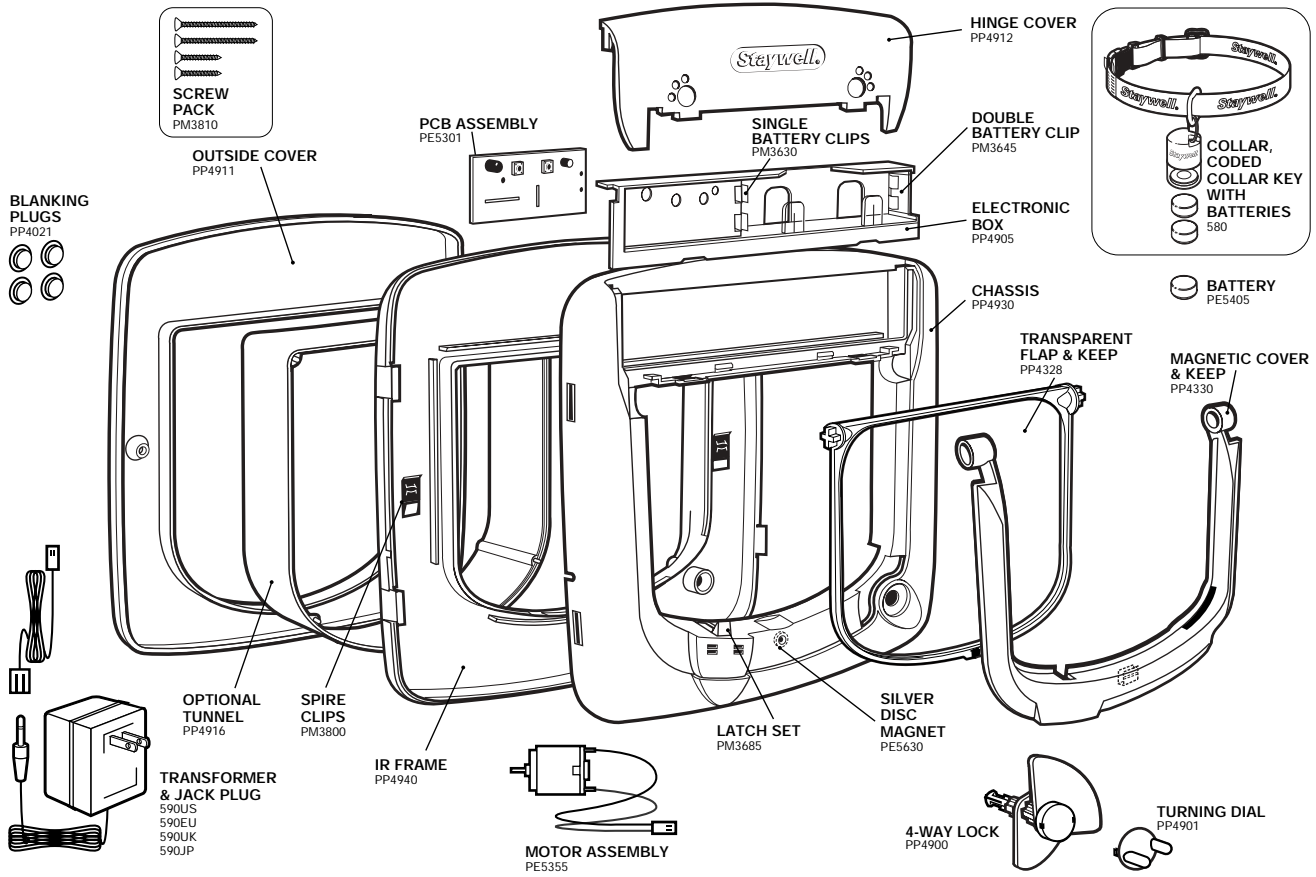

Deluxe Infra-Red Cat Flap

500 White Finish

Suitable for cats up to 7kg (15lbs)

580 Collar Key Pack

Cat Flap Tunnel Extension

310 WHITE

330 WOODGRAIN

350 GREY

White finish

Woodgrain finish

Grey finish

PART NUMBERS	
	WHITE FINISH
Outside Cover	PP4911
Hinge Cover	PP4912
Transparent Flap & Keep	PP4328
Magnetic Cover & Keep	PP4330
Chassis	PP4930
IR Frame	PP4940
Optional Tunnel	PP4916
Electronic Box	PP4905
4-Way Lock	PP4900
Latch Set	PM3685
Silver Disc Magnet	PE5630
Screw Pack	PM3810
Single Battery Clip	PM3630
Double Battery Clip	PM3645
Spire Clip	PM3800
Blanking Plug	PP4021
Motor Assembly	PE5355
Battery Box Assembly	PSA0001
Turning Dial	PP4901

PART NUMBERS	
	WHITE FINISH
US Transformer & Jack Plug	590US
EU Transformer & Jack Plug	590EU
UK Transformer & Jack Plug	590UK
Japanese Transformer & Jack Plug	590JP
Coded Collar Key & Batteries	
Pink	585PNK
Blue	585BLU
Yellow	585YEL
Green	585GRN
Collar	PM3010
Single Battery	PE5405

SIZES		
OVERALL SIZE	CUT OUT SIZE	MAXIMUM PET SHOULDER WIDTH
241mm x 252mm (9 1/2" x 9 3/4")	Wood: 168mm x 175mm (6 1/2" x 6 3/4") Glass: 212mm (8 3/8") diameter.	150mm (5 7/8")

EU/UK Reilor Ltd Preston PR2 5AP England
USA Reilor Inc. Runnemede NJ 08078 USA